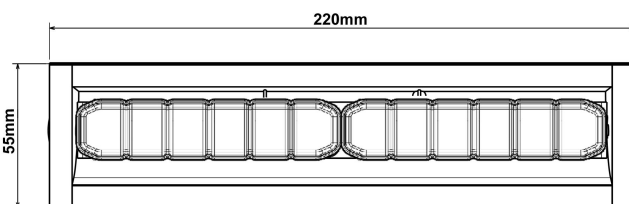

Visor Light DF12

- Silicon optical lens F6 inside of window pods
- Dimension 220*55*38mm
- Available in single color and dual color
- Adjustable angle 0 ~ 75degree
- 3M mounting options anti-collision design
- ECE R65 Class1, R10

Dimension

Item	Voltage	Color	Power	Flash patterns	IP	Mounting	Dimension	Approval
DF12	10-30V	Single / Dual	12 x 3W/ 24 x 3W	Single: 20 Dual: 12	IP67	3M mount	220 x 55 x 38mm	ECE R10, R65

NingBo Nova Technology Co;Ltd